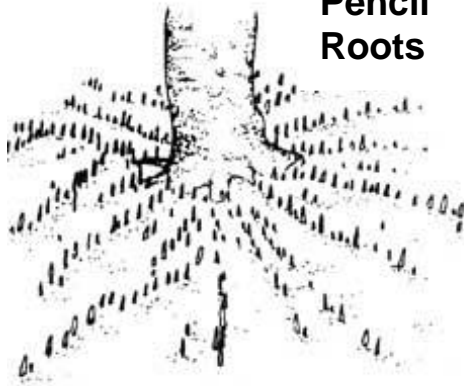

## Pencil Roots (Peg Roots)

Grey mangroves, Mangrove Apple and Cedar Mangrove grow furthest out to sea. They have **pencil roots (peg roots)**, known as **pneumatophores**, growing vertically up from their underground roots. The roots are ten to twenty centimetres high and are exposed to the air at low tide. Pneumatophores originate from horizontal underground lateral roots and grow vertically through the soil surface to allow the mangrove to breathe.

### Pencil Roots

An example of a pneumatophore root system