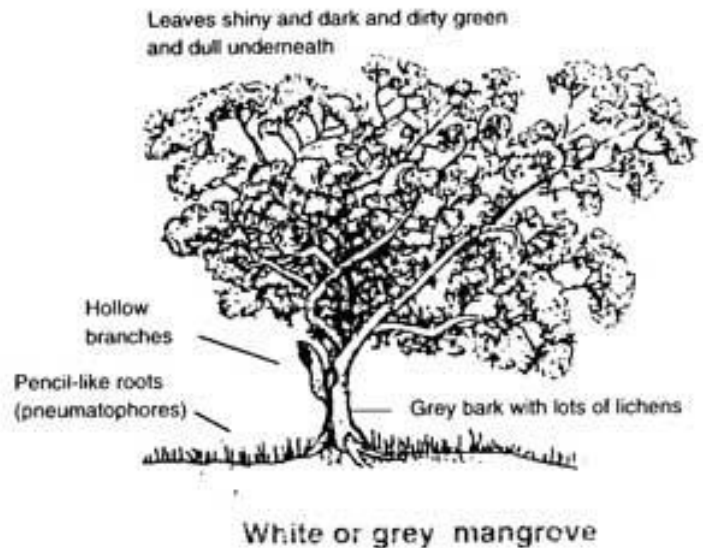

## Pencil Roots (Peg Roots)

Grey mangroves, Mangrove Apple and Cedar Mangrove grow furthest out to sea. They have **pencil roots (peg roots)**, known as **pneumatophores**, growing vertically up from their underground roots. The roots are ten to twenty centimetres high and are exposed to the air at low tide. Pneumatophores originate from horizontal underground lateral roots and grow vertically through the soil surface to allow the mangrove to breathe.

### Pencil Roots

An example of a pneumatophore root system