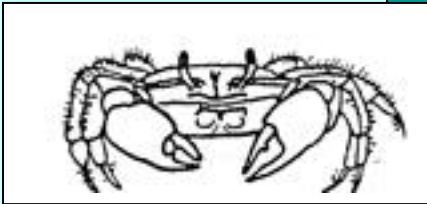

# *Intertidal Crabs*

## **Hairy Crab**

### **Cleistostoma**

- Have hairy legs and are slightly hairy along edge of carapace
- Have an orange-brown carapace
- Have "tooth" on top finger of claw
- Are 1-2 cm across the carapace
- Are found in open, wet areas (exposed mangrove areas)